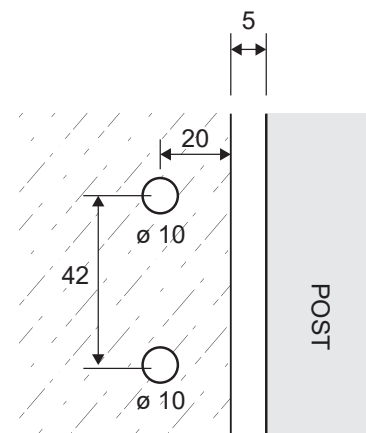

PRODUCT CODE:

FL-G-RPOST

PRODUCT TYPE:

Friction Latch Glass-to-Round Post

TECHNICAL DETAILS:

- Friction Latch D&D Glass-to-Round Post
- To suit 8mm - 12mm Glass
- 316 Stainless Steel

AVAILABLE FINISHED:

- Polished
- Satin

GATE PANEL