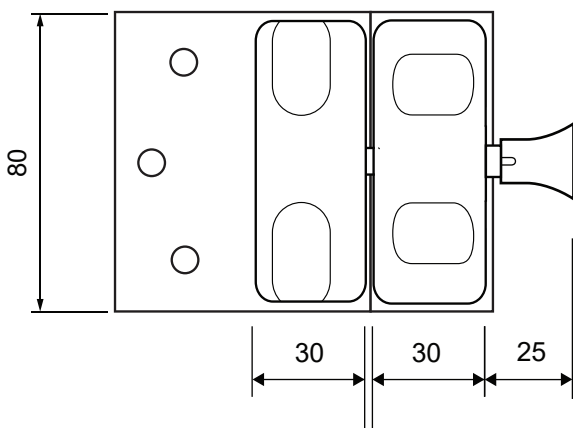

PRODUCT CODE:

FL-G-RPOST

PRODUCT TYPE:

Friction Latch Glass-to-Round Post

TECHNICAL DETAILS:

- Friction Latch D&D Glass-to-Round Post
- To suit 8mm - 12mm Glass
- 316 Stainless Steel

AVAILABLE FINISHED:

- Polished
- Satin

GATE PANEL