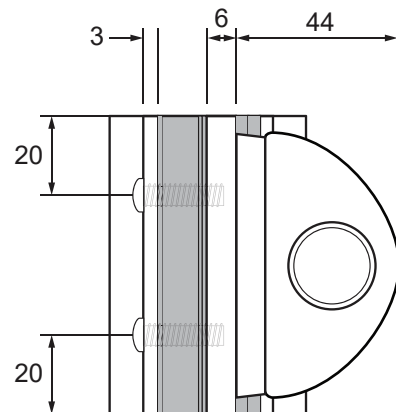

PRODUCT CODE:

FL-G-RPOST

PRODUCT TYPE:

Friction Latch Glass-to-Round Post

TECHNICAL DETAILS:

- Friction Latch D&D Glass-to-Round Post
- To suit 8mm - 12mm Glass
- 316 Stainless Steel

AVAILABLE FINISHED:

- Polished
- Satin