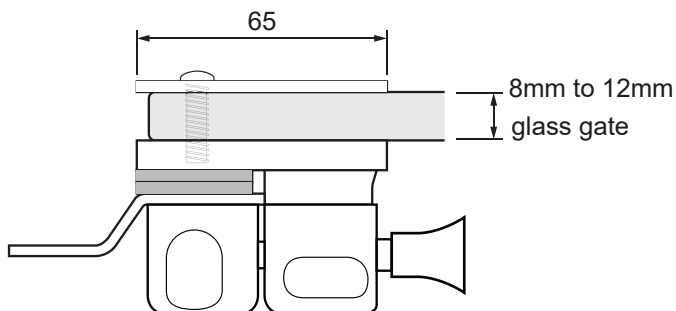

PRODUCT CODE:

FL-G-RPOST

PRODUCT TYPE:

Friction Latch Glass-to-Round Post

TECHNICAL DETAILS:

- Friction Latch D&D Glass-to-Round Post
- To suit 8mm - 12mm Glass
- 316 Stainless Steel

AVAILABLE FINISHED:

- Polished
- Satin

GATE PANEL